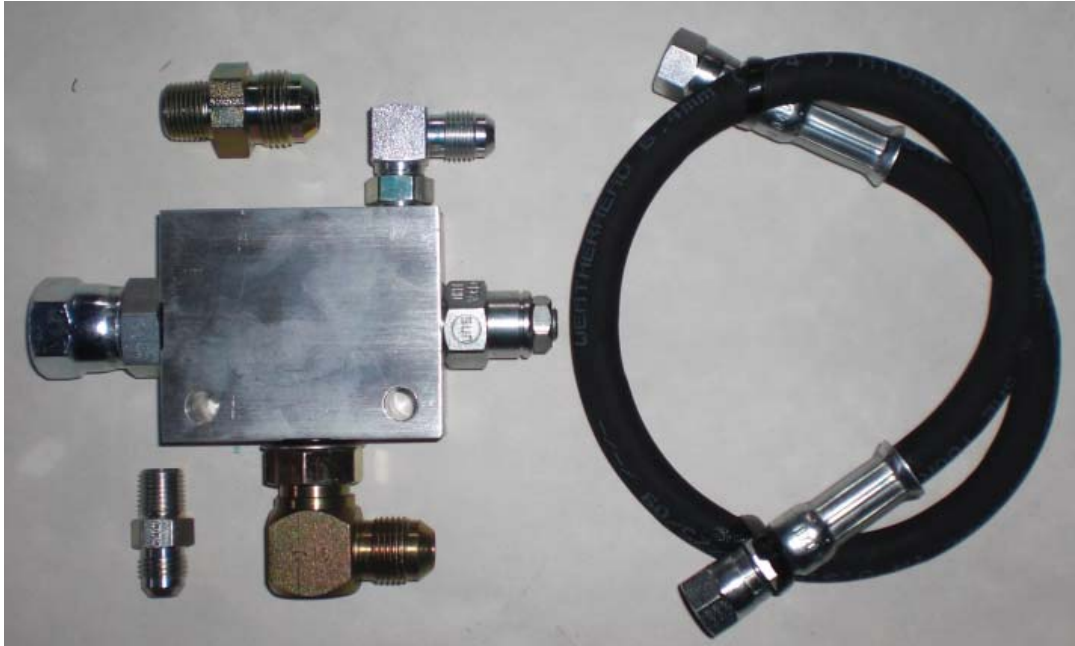

**BE-SL/DS LIFT CIRCUIT COUNTERBALANCE  
VALVE RETRO KIT  
P/N: 80242003**

<b>QTY</b>	<b>PART#</b>	<b>DESCRIPTION</b>
1	HC0282	COUNTERBALANCE VALVE
1	H1685	ADAPTER-#10 JICM X #6 NPTM
1	H1690	ADAPTER-#10 JICSW X #10 SAEM
1	H1612	ADAPTER-90 DEG-#8 JICM X #10 SAEM
1	H1615	ADAPTER-90 DEG-#6 JICM X #6 SAEM
1	H1504	ADAPTER-#6 JICM X #4 NPTM
1	00142001-11	HOSE-ASSY-1/4" X 24"
1	80242003-i	INSTALLATION INSTRUCTIONS